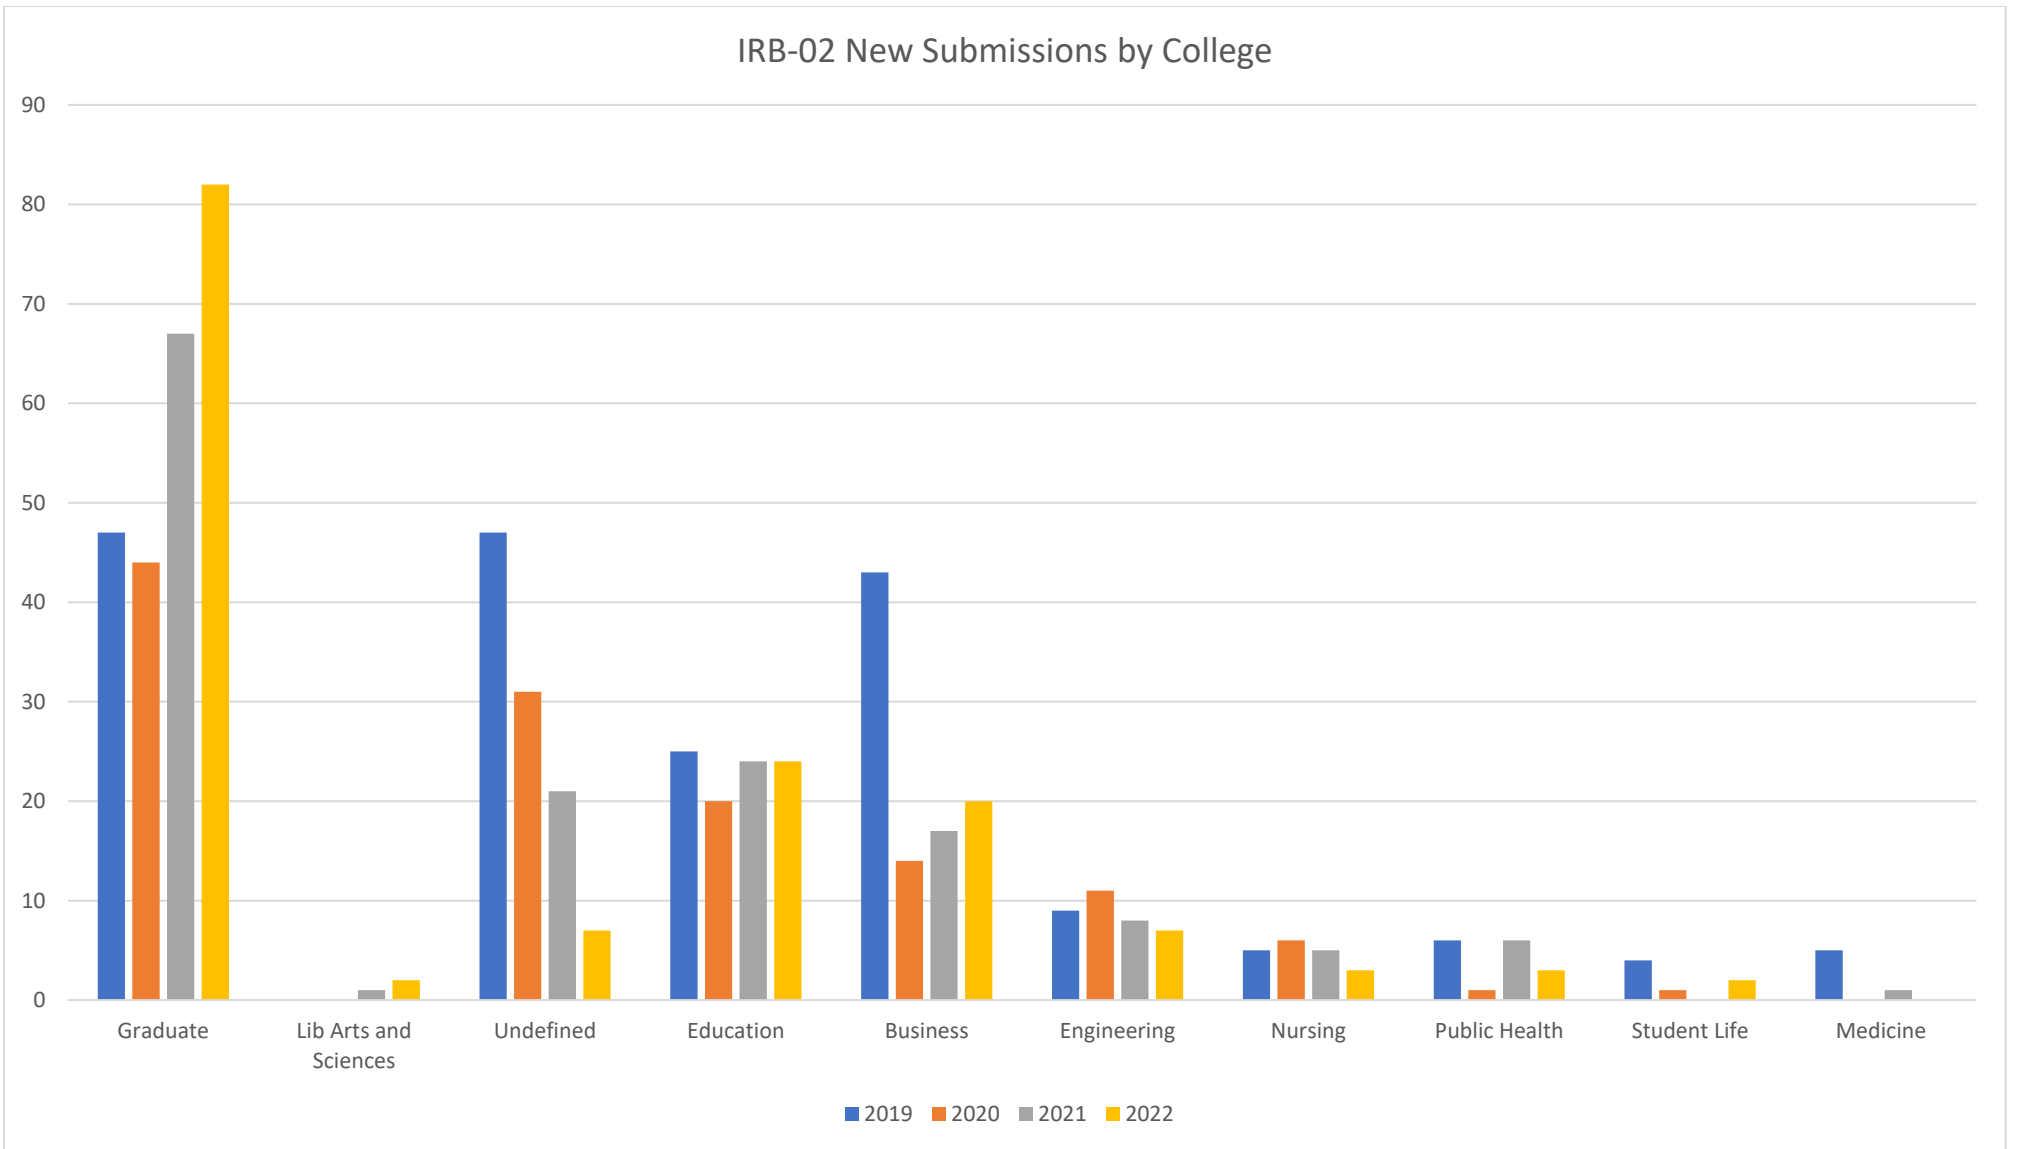

IRB-01 New Submissions by College

*Data pulled in real time: 2/1/23

IRB-01 New Submissions by Department

*Data pulled in real time: 2/1/23

IRB-02 New Submissions by College

*Data pulled in real time: 2/1/23

IRB-02 New Submissions by Department

*Data pulled in real time: 2/1/23

IRB-03 New Submissions by College

*Data pulled in real time: 2/1/23

IRB-03 New Submissions by Department

*Data pulled in real time: 2/1/23