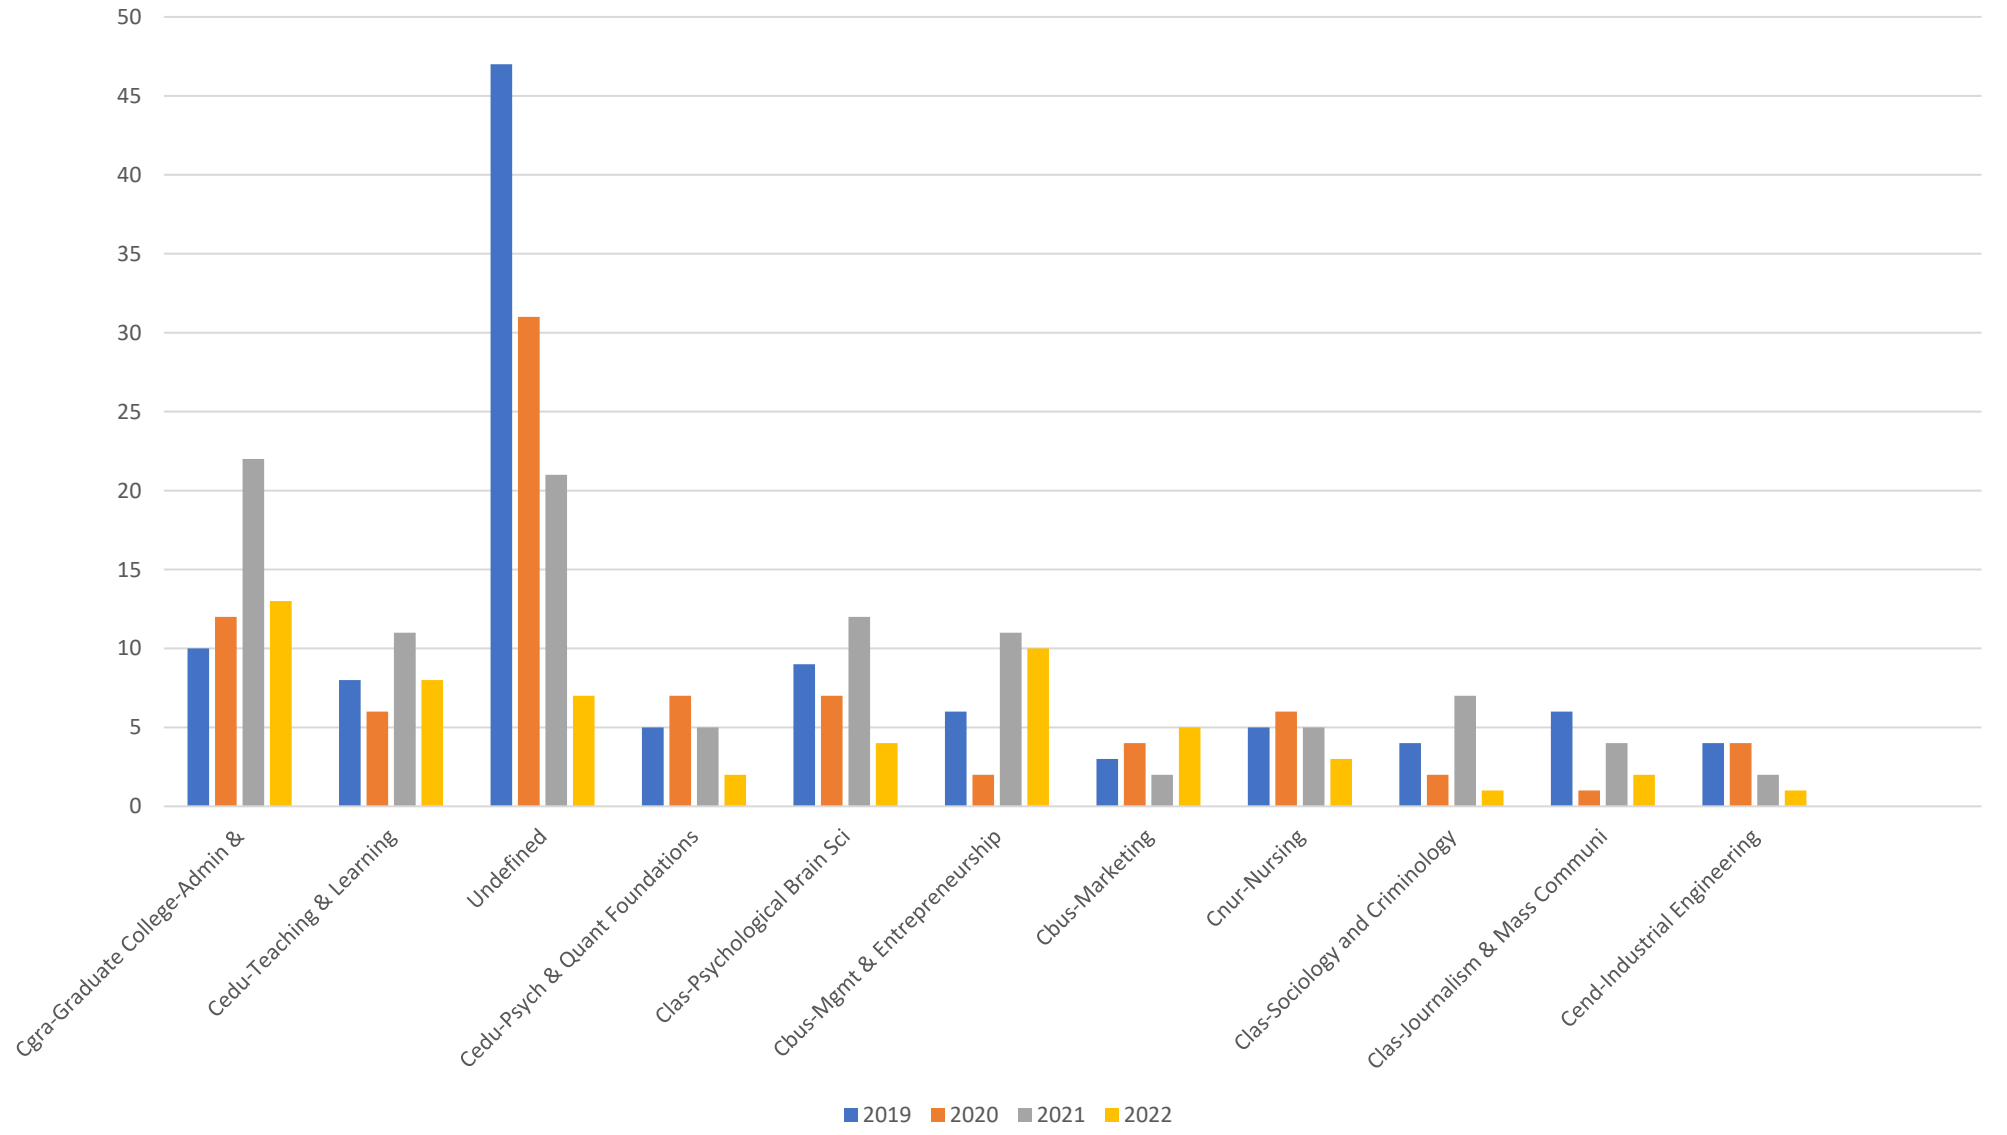

IRB-01 New Submissions by College

*Data pulled in real time: 2/1/23

IRB-01 New Submissions by Department

*Data pulled in real time: 2/1/23

IRB-02 New Submissions by College

*Data pulled in real time: 2/1/23

IRB-02 New Submissions by Department

*Data pulled in real time: 2/1/23

IRB-03 New Submissions by College

*Data pulled in real time: 2/1/23

IRB-03 New Submissions by Department

*Data pulled in real time: 2/1/23