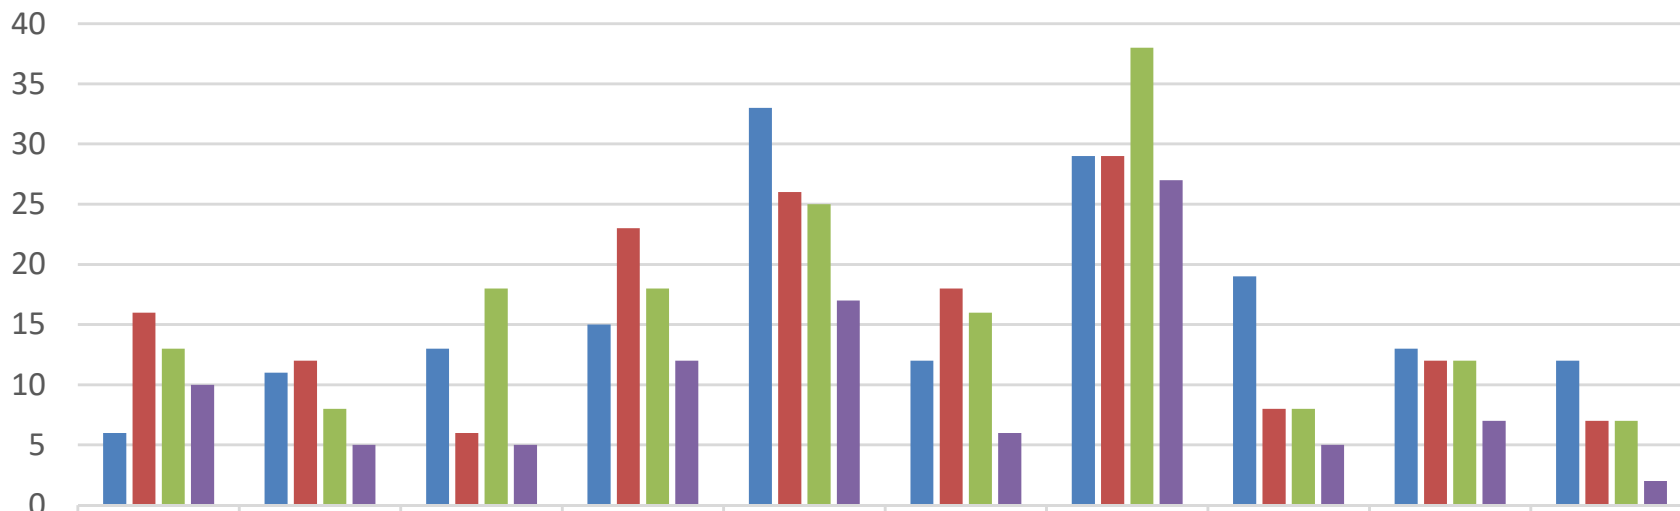

## IRB02 New Projects by Department (Top 10)

	Education Policy & Ldrshp	Comm Studies	Nursing	Psych & Quant Founds.	Psych & Brain Sciences	Rehab & Counselor Education	Teaching & Learning	Social Work	Sociology	Spanish
■ 2013	6	11	13	15	33	12	29	19	13	12
■ 2014	16	12	6	23	26	18	29	8	12	7
■ 2015	13	8	18	18	25	16	38	8	12	7
■ 2016	10	5	5	12	17	6	27	5	7	2